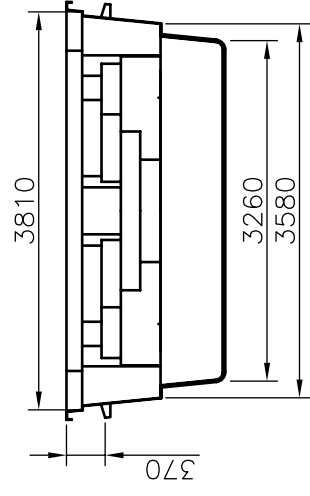

SR 80

B-B

A-A

C-C

STARLINE
MONOBLOCK
SCHAAAL 1:50 01-D1263-00 (1/1)