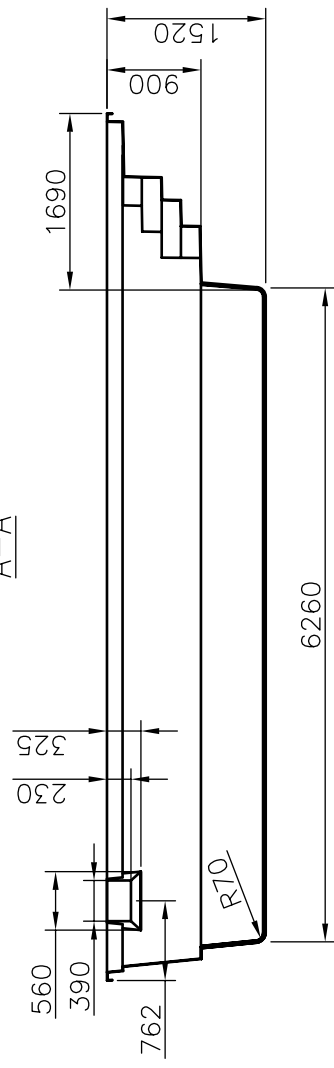

SR 80

B-B

A-A

C-C

STARLINE
MONOBLOCK
SCHAAAL 1:50 01-D1263-00 (1/1)