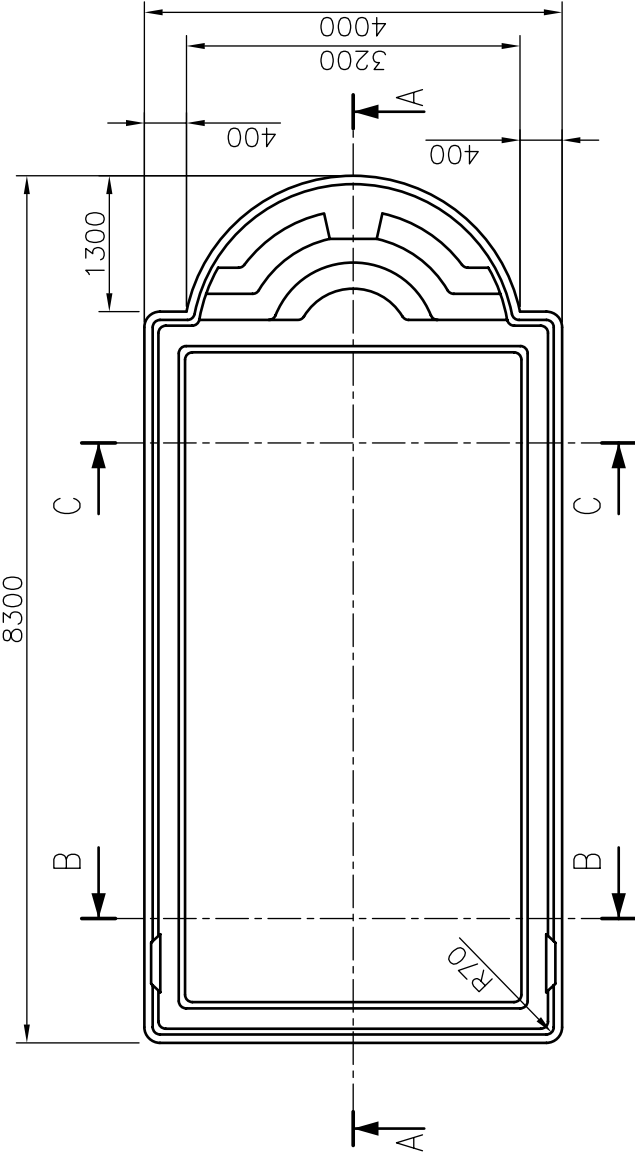

SR 80

B-B

A-A

C-C

STARLINE
MONOBLOCK
SCHAAAL 1:50 01-D1263-00 (1/1)